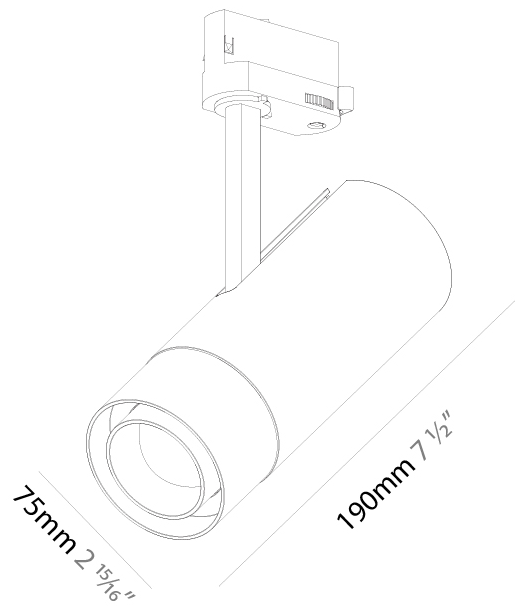

GENERAL

Series: Imagine
 Subseries: Imagine Flex
 Brand: Prolicht
 Division: Architectural
 Mounting Type: Surface
 Mounting Location: Ceiling
 Subcategory: Spots

PHYSICAL

Shape: Cylinder
 Diameter (mm): 75
 Diameter (in): 2 ¹⁵/₁₆
 Height (mm): 190
 Height (in): 7 ¹/₂
 Max. Overall Height (mm): 235
 Max. Overall Height (in): 9 ¹/₄
 Light Distribution: Adjustable / Direct
 Weight (kg): 0.919
 Weight (lbs): 2.02
 Fixture Finish: SSR / BKV / CWI / CRY / HAB / LAG / UFT / ITA / RUA / RUR / MIC / FTG / MYG / TWT / LOD / PUS / FRO / FUP / KIA / POP / BLS / SPG / MEY / GOH / GUM / CHC / COM / ABZ / JAG / OBR / MOS / ROR
 Fixture Material: Aluminum Die Cast

GENERAL

Series: Imagine
 Subseries: Imagine Flex
 Brand: Prolicht
 Division: Architectural
 Mounting Type: Track
 Mounting Location: Ceiling
 Subcategory: Spots

PHYSICAL

Shape: Cylinder
 Diameter (mm): 75
 Diameter (in): 2 ¹⁵/₁₆
 Height (mm): 190
 Height (in): 7 ¹/₂
 Max. Overall Height (mm): 210
 Max. Overall Height (in): 8 ¹/₄
 Light Distribution: Adjustable / Direct
 Weight (kg): 0.702
 Weight (lbs): 1.54
 Fixture Finish: SSR / BKV / CWI / CRY / HAB / LAG / UFT / ITA / RUA / RUR / MIC / FTG / MYG / TWT / LOD / PUS / FRO / FUP / KIA / POP / BLS / SPG / MEY / GOH / GUM / CHC / COM / ABZ / JAG / OBR / MOS / ROR
 Holder Finish: BLK / WHI / SIL
 Fixture Material: Aluminum Die Cast

OPTICAL

Reflector°: 14° to 48°
 Adjustability: Rotational 350°; Tilt 90°

RATINGS AND CERTIFICATIONS

Certified By: Certified for North American Standards
 IP rating: IP20

A3T110-

PROJECT

TYPE

SPECIFIER